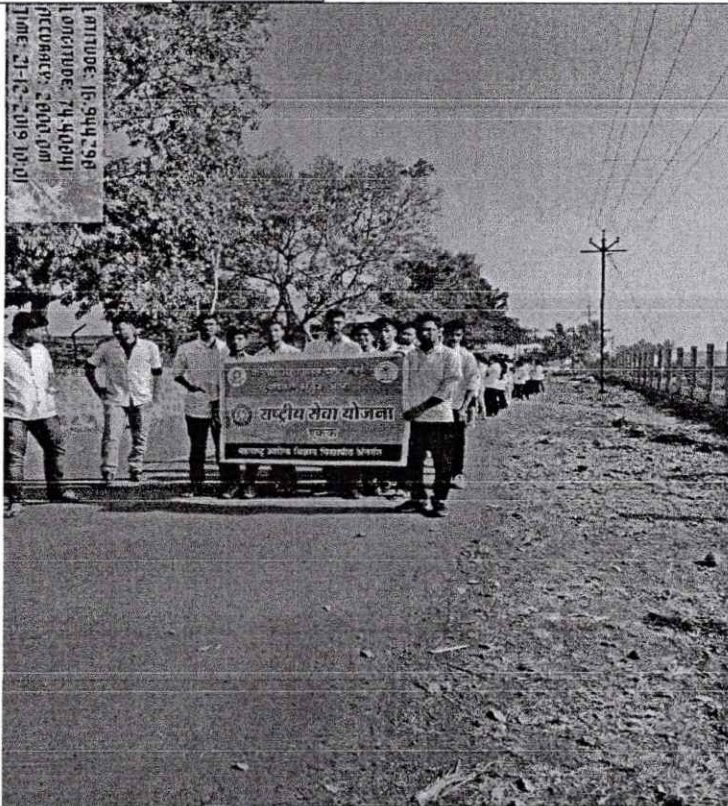

LATITUDE: 16.944290
LONGITUDE: 74.40041
ACCURACY: 2000.0m
TIME: 21-12-2019 10:00

प्रभातफेरी

LATITUDE: 16.944290
LONGITUDE: 74.40041
ACCURACY: 2000.0m
TIME: 21-12-2019 10:00

SSD
Programme Officer
NSS Cell
A.D.A.M.C., Ashta