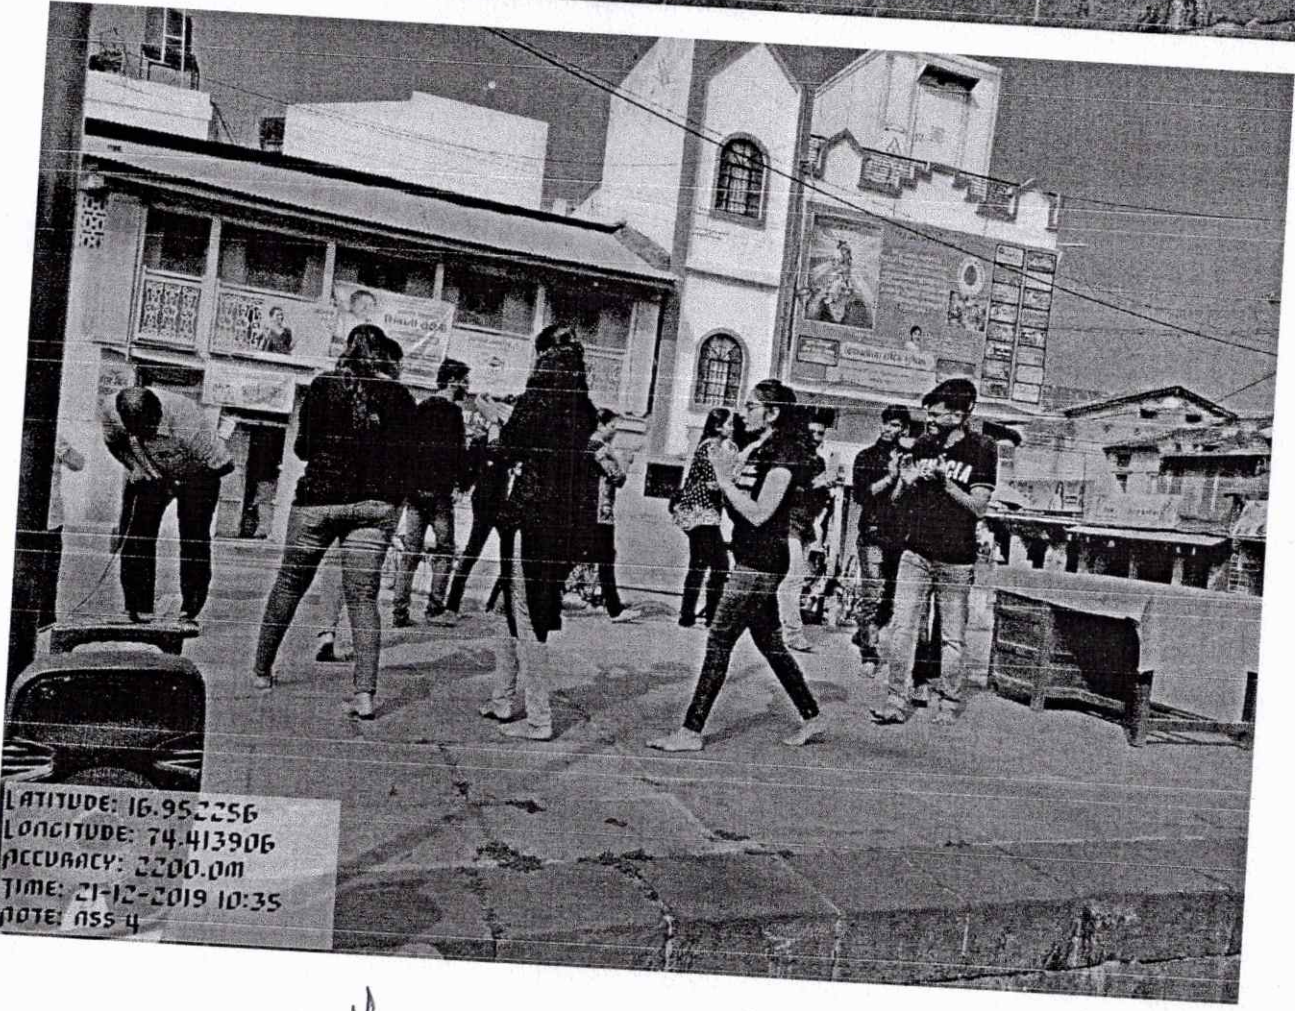

LATITUDE: 16.952256
LONGITUDE: 74.413906
ACCURACY: 2200.0m
TIME: 21-12-2019 10:35
NOTE: NSS 3

LATITUDE: 16.952256
LONGITUDE: 74.413906
ACCURACY: 2200.0m
TIME: 21-12-2019 10:35
NOTE: NSS 4

SPH

Programme Officer
NSS Cell
A.D.A.M.C., Ashte