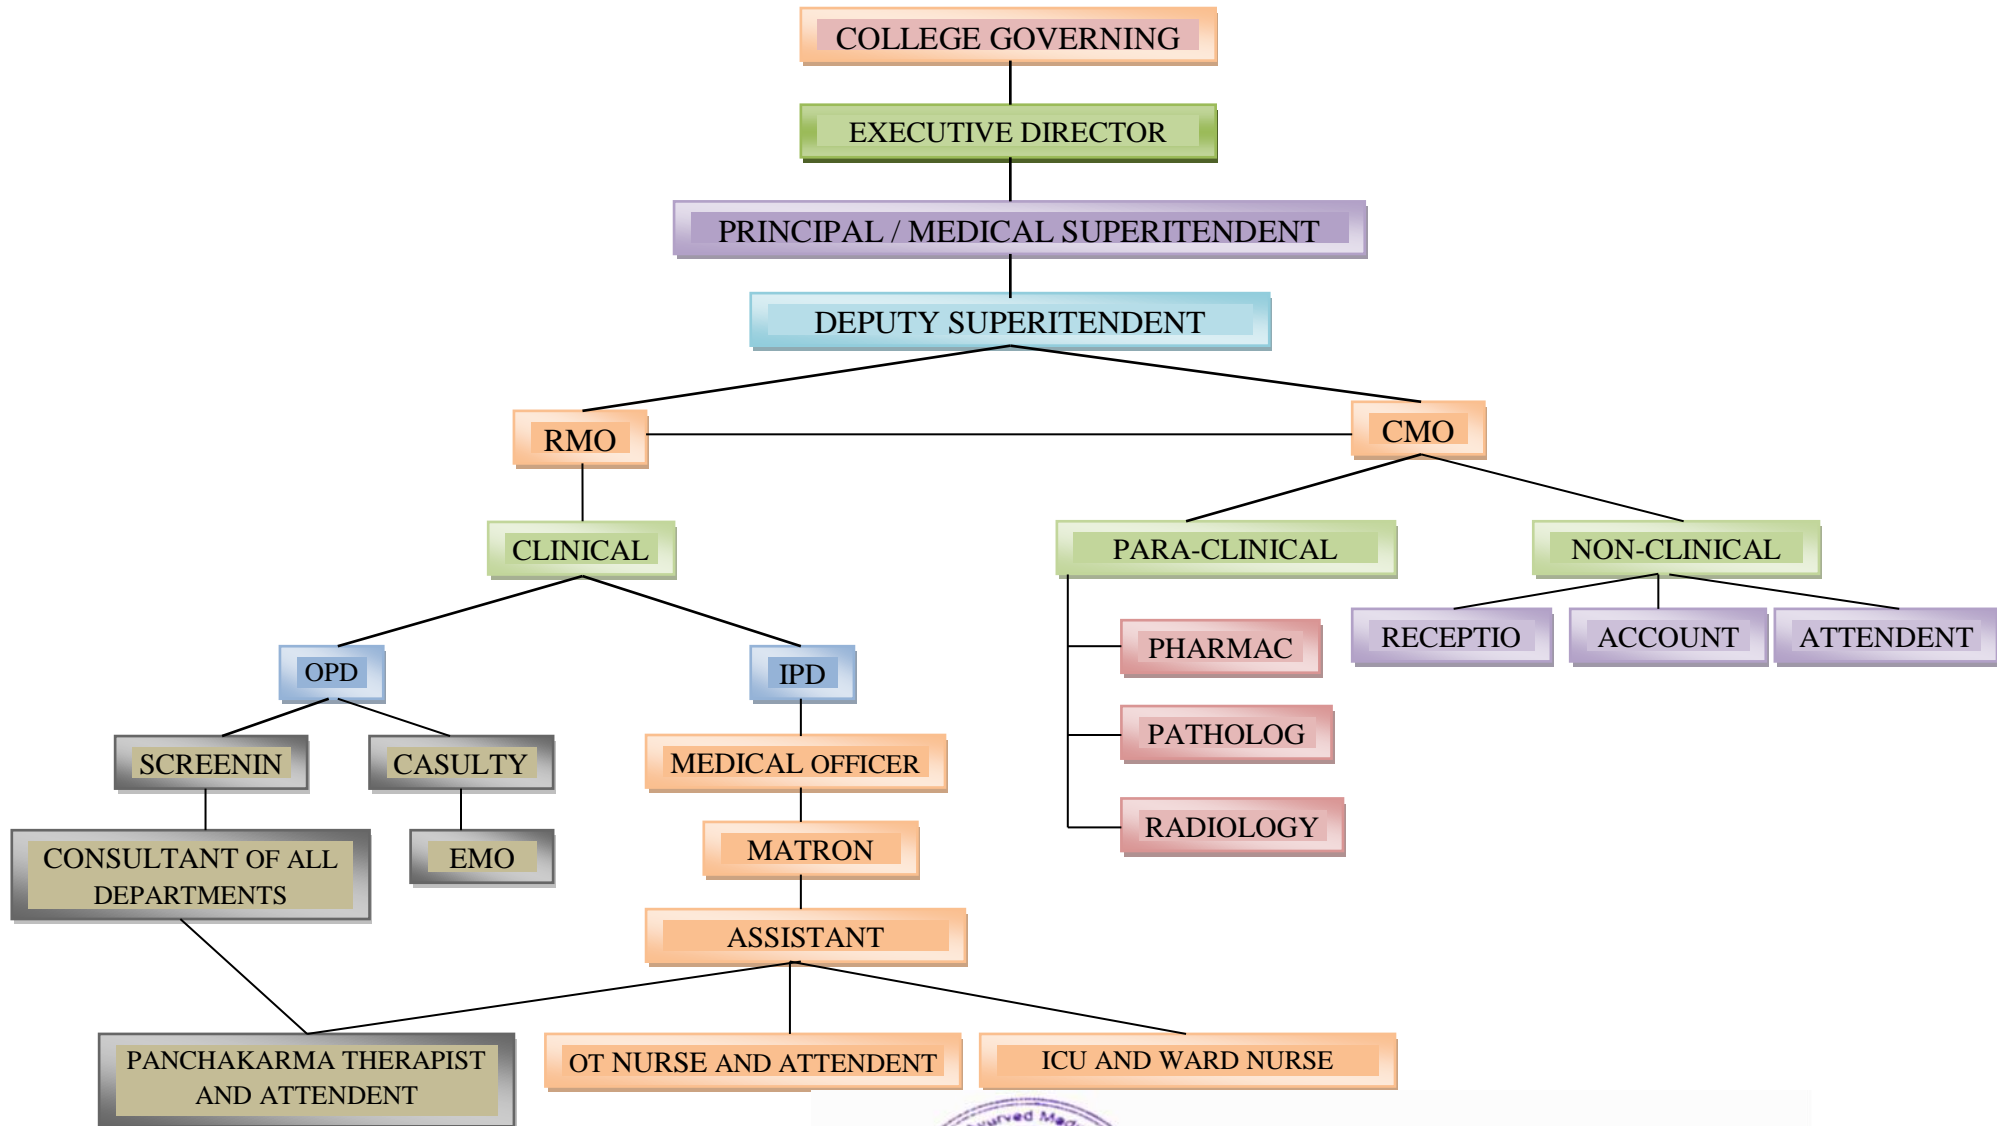

**HON. SHRI. ANNASAHEB DANGE AYURVED MEDICAL COLLEGE, &
POST GRADUATE RESEARCH CENTER, ASHTA, DIST: SANGLI**

COLLEGE INTERNAL ORGANIZATIONAL STRUCTURE

HON. SHRI. ANNASAHEB DANGE AYURVED MEDICAL COLLEGE, ASHTA

DHANVANTARI HOSPITAL

INTERNAL ORGANIZATIONAL STRUCTURE

Ashta
PRINCIPAL
Shri. Annasaheb Dange Ayurved Medical
College Ashta, Tal. Walwa, Dist. Sangli