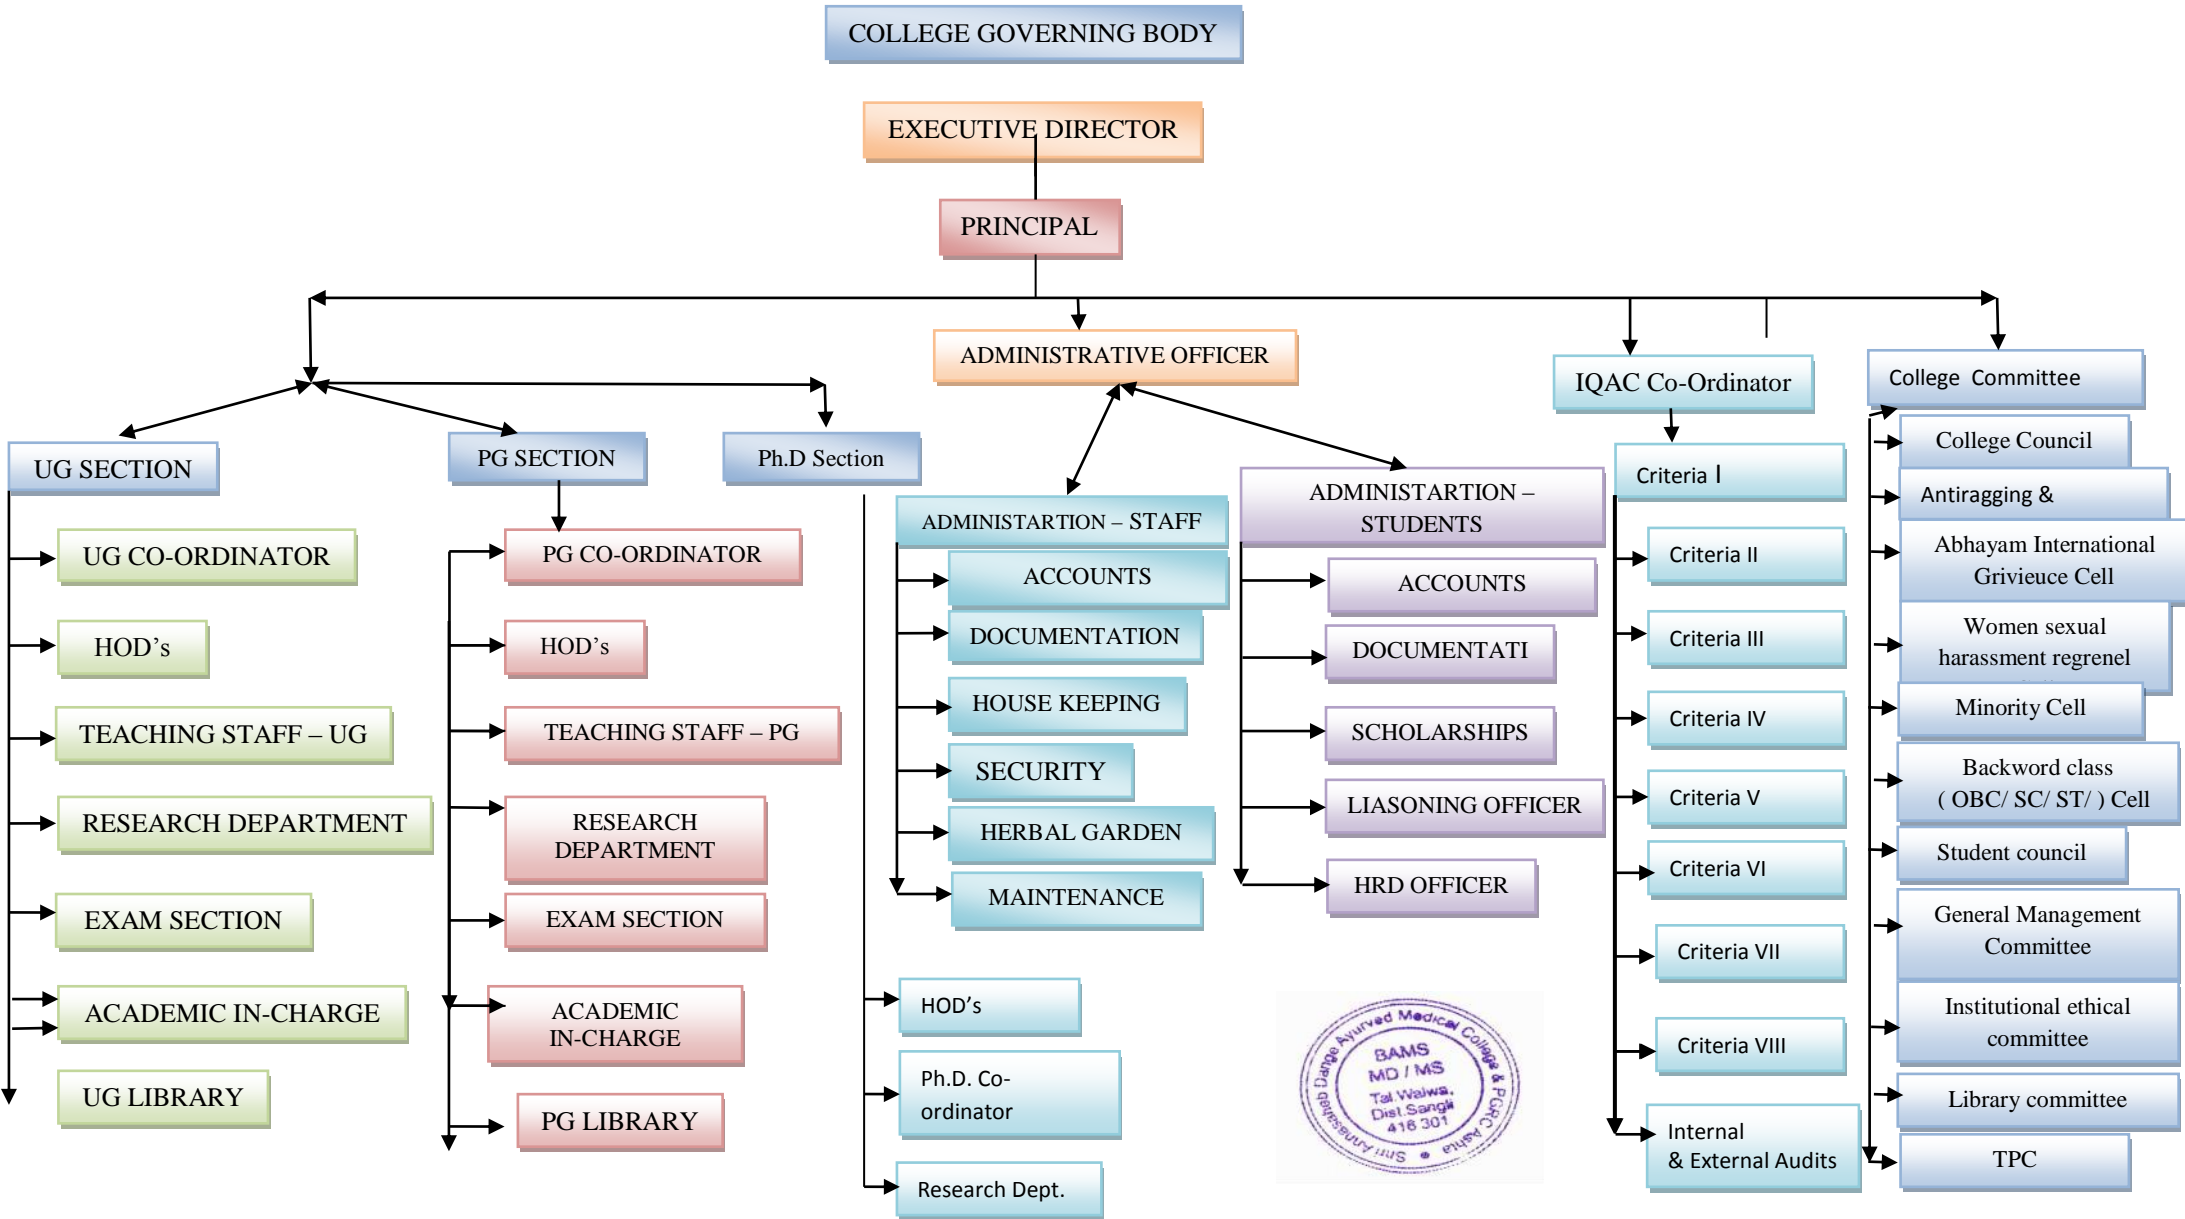

**HON. SHRI. ANNASAHEB DANGE AYURVED MEDICAL COLLEGE, &
POST GRADUATE RESEARCH CENTER, ASHTA, DIST: SANGLI**

COLLEGE INTERNAL ORGANIZATIONAL STRUCTURE

HON. SHRI. ANNASAHEB DANGE AYURVED MEDICAL COLLEGE, ASHTA

DHANVANTARI HOSPITAL

INTERNAL ORGANIZATIONAL STRUCTURE

Ashta
PRINCIPAL
Shri. Annasaheb Dange Ayurved Medical
College Ashta, Tal. Walwa, Dist. Sangli