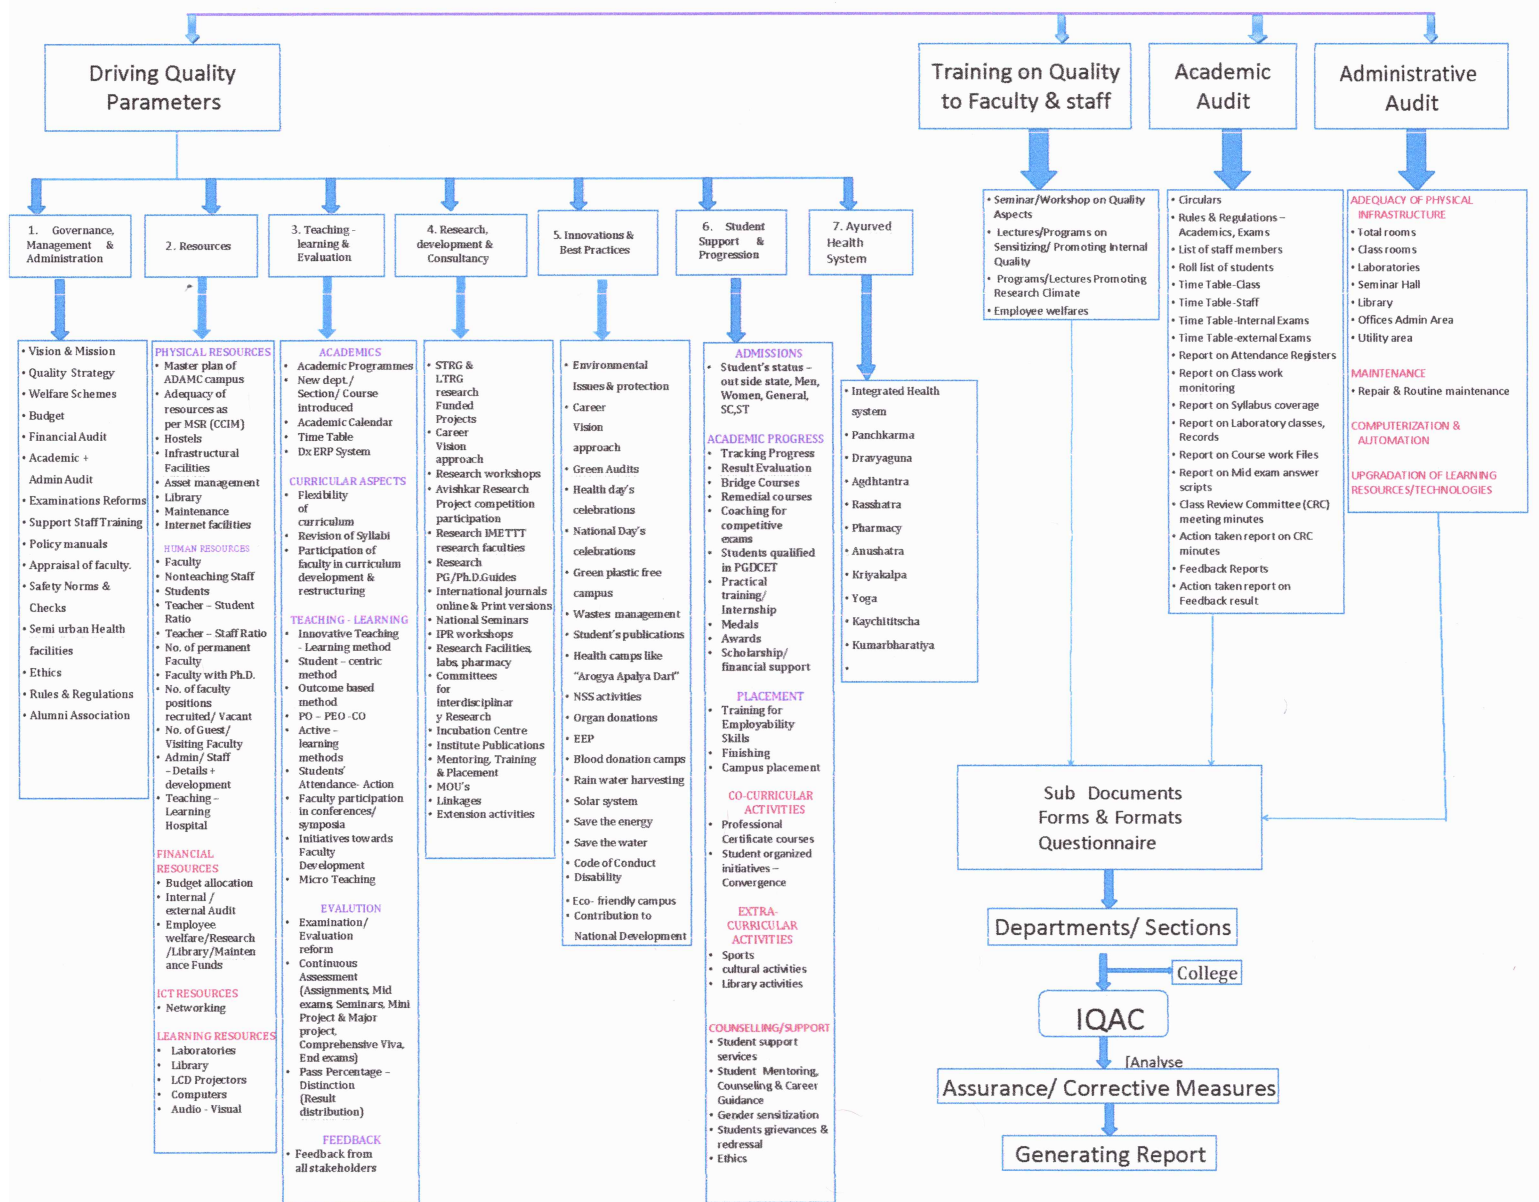

## HON. SHRI. ANNASAHEB DANGE AYURVED MEDICAL COLLEGE, ASHTA.

### IQAC CELL

**NAAC**  
 Co-ordinator  
 Hon. Shri. Annasaheb Dange  
 Ayurved Medical College, Ashta.

**IQAC**  
 Co-ordinator  
 Hon. Shri. Annasaheb Dange  
 Ayurved Medical College, Ashta

**PRINCIPAL**  
 Shri. Annasaheb Dange Ayurved Medical  
 College, Ashta, Tal. Walwa, Dist. Sangli